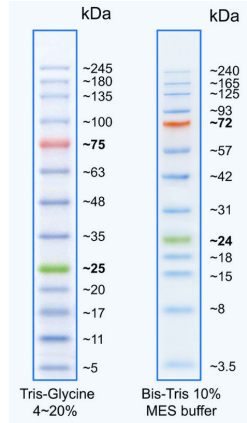

PiNK Plus Prestained Protein Ladder  
(7 to 175 kDa)

BlueRAY Prestained Protein Ladder  
(10 to 180 kDa)

BLUeye Prestained Protein Ladder  
(11 to 245 kDa)

BLUelf Prestained Protein Ladder  
(5 to 245 kDa)